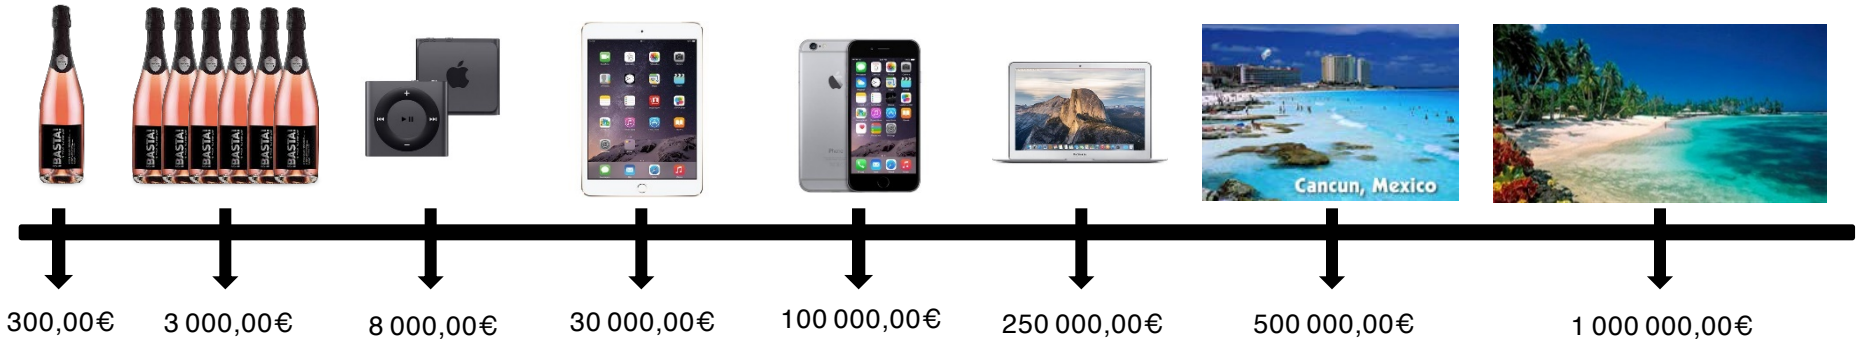

2 000 000,00€

5 000 000,00€

10 000 000,00€

The largest work line cannot represent more than 50% of the sales volume

* When arriving to a € 2,000,000 sales volume, the affiliate can choose to receive the new car of the single bonus (which is his property) or keep using the car assigned to him by his progression level (and delay this single bonus in time)

single bonus by sales volume

WWW.LYFETASTE.COM

Single bonuses are awarded only once and they take into account the entire volume of the team, whether it is constituted by sales at the store or sales of affiliation packs, from **April 1, 2016 to March 31, 2020**.